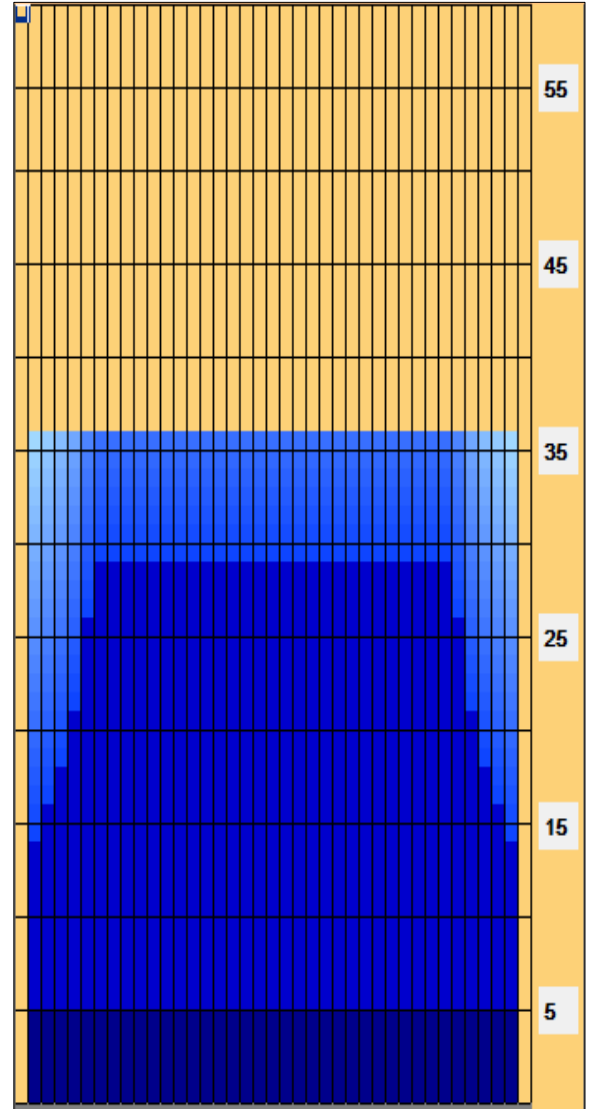

2014 Asian Games-Short

Oil Pattern Distance:	36 Feet	Reverse Brush Drop:	31 Feet	Oil Per Board:	50 uL
Forward Oil Total:	7.4 mL	Reverse Oil Total:	16.3 mL	Volume Oil Total:	23.7 mL
Forward Boards Crossed:	148 Boards	Reverse Boards Crossed:	326 Boards	Total Boards Crossed:	474 Boards

	Start	Stop	Loads	Speed	Crossed	Start	End	Feet	T.Oil
1	2L	2R	4	14	148	0.0	5.9	5.9	7400
2	2L	2R	0	18	0	5.9	36.0	30.1	0

Conditioner:
Type In or Select One

TransferType:
Type In or Select One

Forward
Reverse
More

	Start	Stop	Loads	Speed	Crossed	Start	End	Feet	T.Oil
1	2L	2R	0	30	0	36.0	29.0	-7.0	0
2	7L	7R	1	18	27	29.0	26.5	-2.5	1350
3	6L	6R	2	18	58	26.5	21.4	-5.1	2900
4	5L	5R	2	14	62	21.4	17.5	-3.9	3100
5	4L	4R	1	14	33	17.5	15.6	-1.9	1650
6	3L	3R	1	14	35	15.6	13.7	-1.9	1750
7	2L	2R	3	14	111	13.7	7.8	-5.9	5550
8	2L	2R	0	14	0	7.8	0.0	-7.8	0

Forward
Reverse
More

Conditioner:
Type In or Select One

TransferType:
Type In or Select One

- Forward
- Reverse
- Combined
- Buff