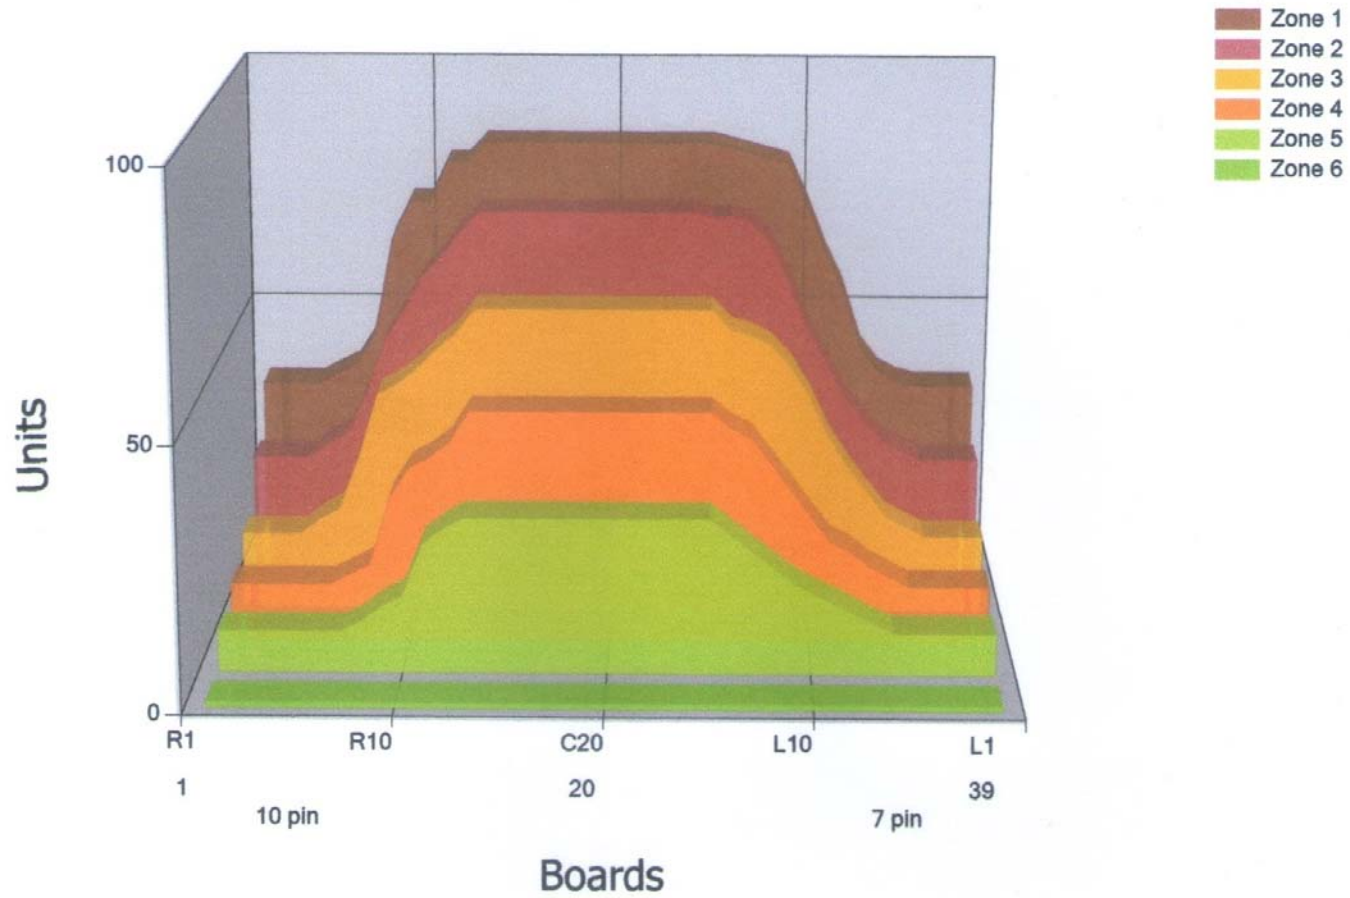

World Bowling Tour 2016 - Thailand

Zone Configuration