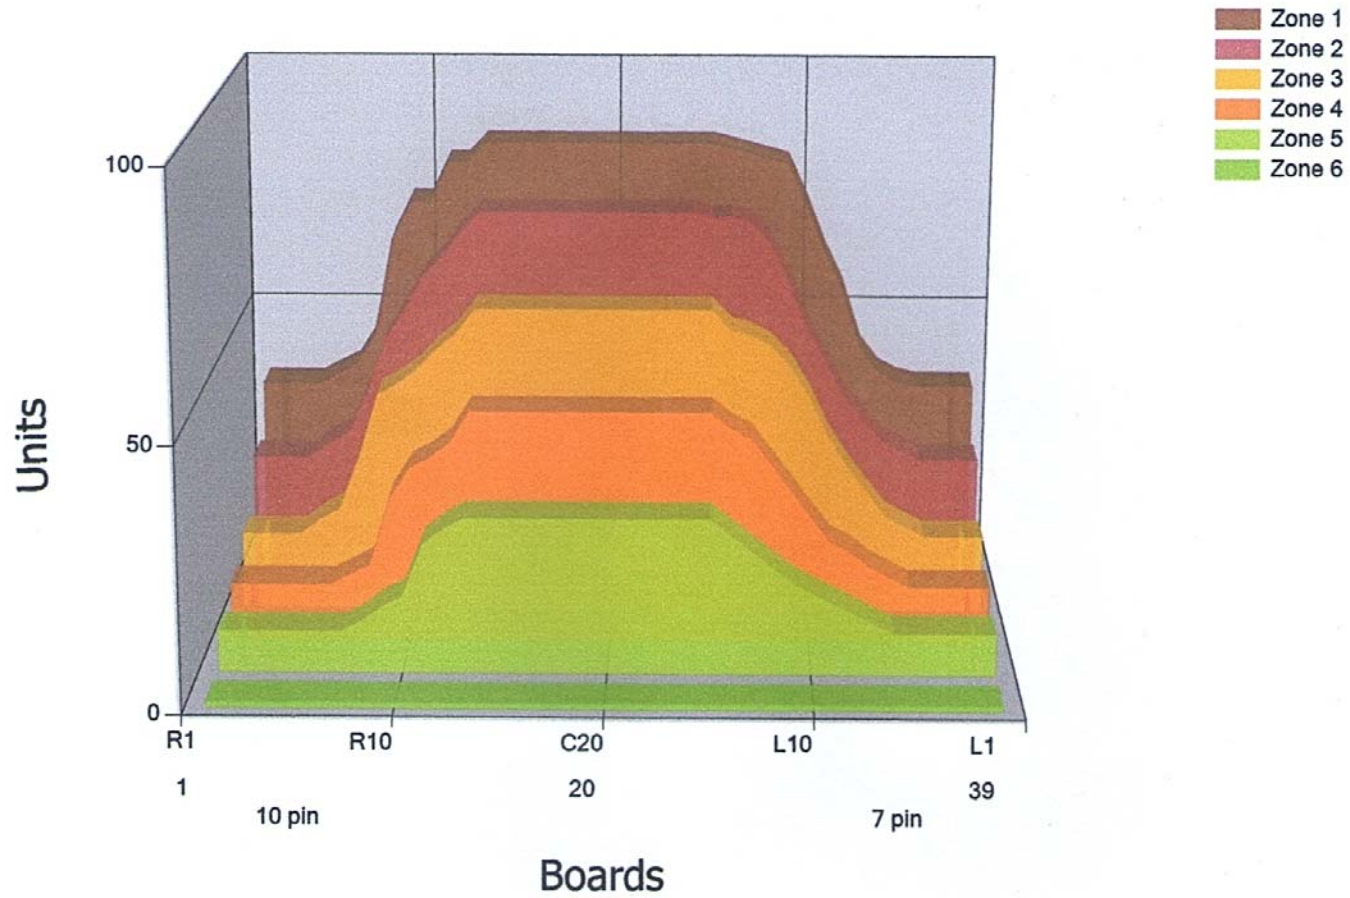

World Bowling Tour 2014 - Thailand

Zone Configuration