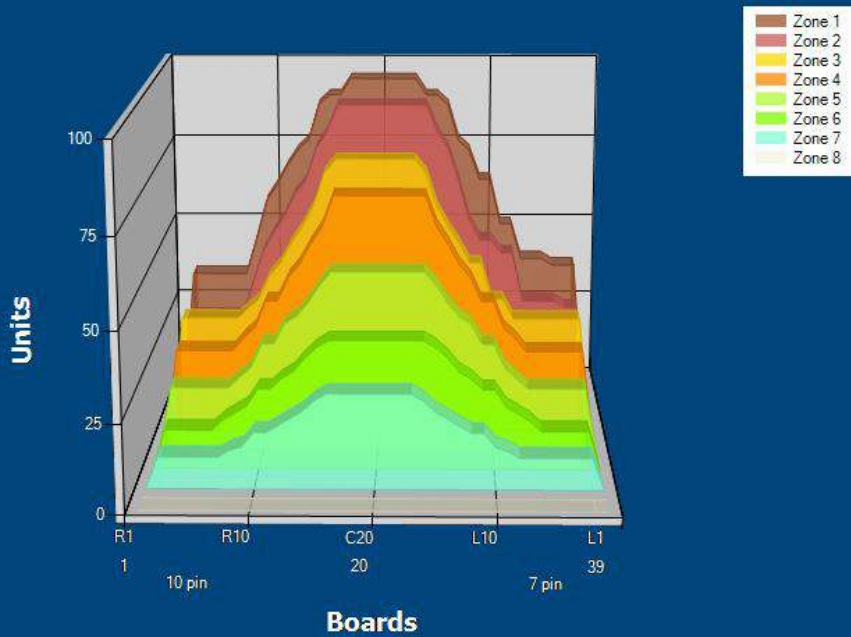

# 2024 FIBC-1

Conditioner: Control

Cleaner: Invincible

## Zone Configuration

Cleaner Stop

Volume: 24.29

Mode: Clean and Condition

Speed: Max Clean

Start Cleaner Spray: 0 feet

Start Squeegee: 0 feet

Start Conditioning: 6 Inches

Split Pattern: No

Zone	Avg	Ratio
Zone 1	38.20	2.49 : 1
Left	34.00	2.79 : 1
Right	95.00	
Center		
Zone 2	29.60	3.04 : 1
Left	25.00	3.60 : 1
Right	90.00	
Center		
Zone 3	29.00	2.66 : 1
Left	28.00	2.66 : 1
Right	77.00	
Center		
Zone 4	24.00	2.92 : 1
Left	24.00	2.92 : 1
Right	70.00	
Center		
Zone 5	18.00	2.89 : 1
Left	18.00	2.89 : 1
Right	52.00	
Center		
Zone 6	11.60	3.19 : 1
Left	11.60	3.19 : 1
Right	37.00	
Center		
Zone 7	8.00	3.00 : 1
Left	9.00	3.00 : 1
Right	27.00	
Center		
Zone 8	0.00	1.00 : 1
Left	0.00	1.00 : 1
Right	0.00	
Center		